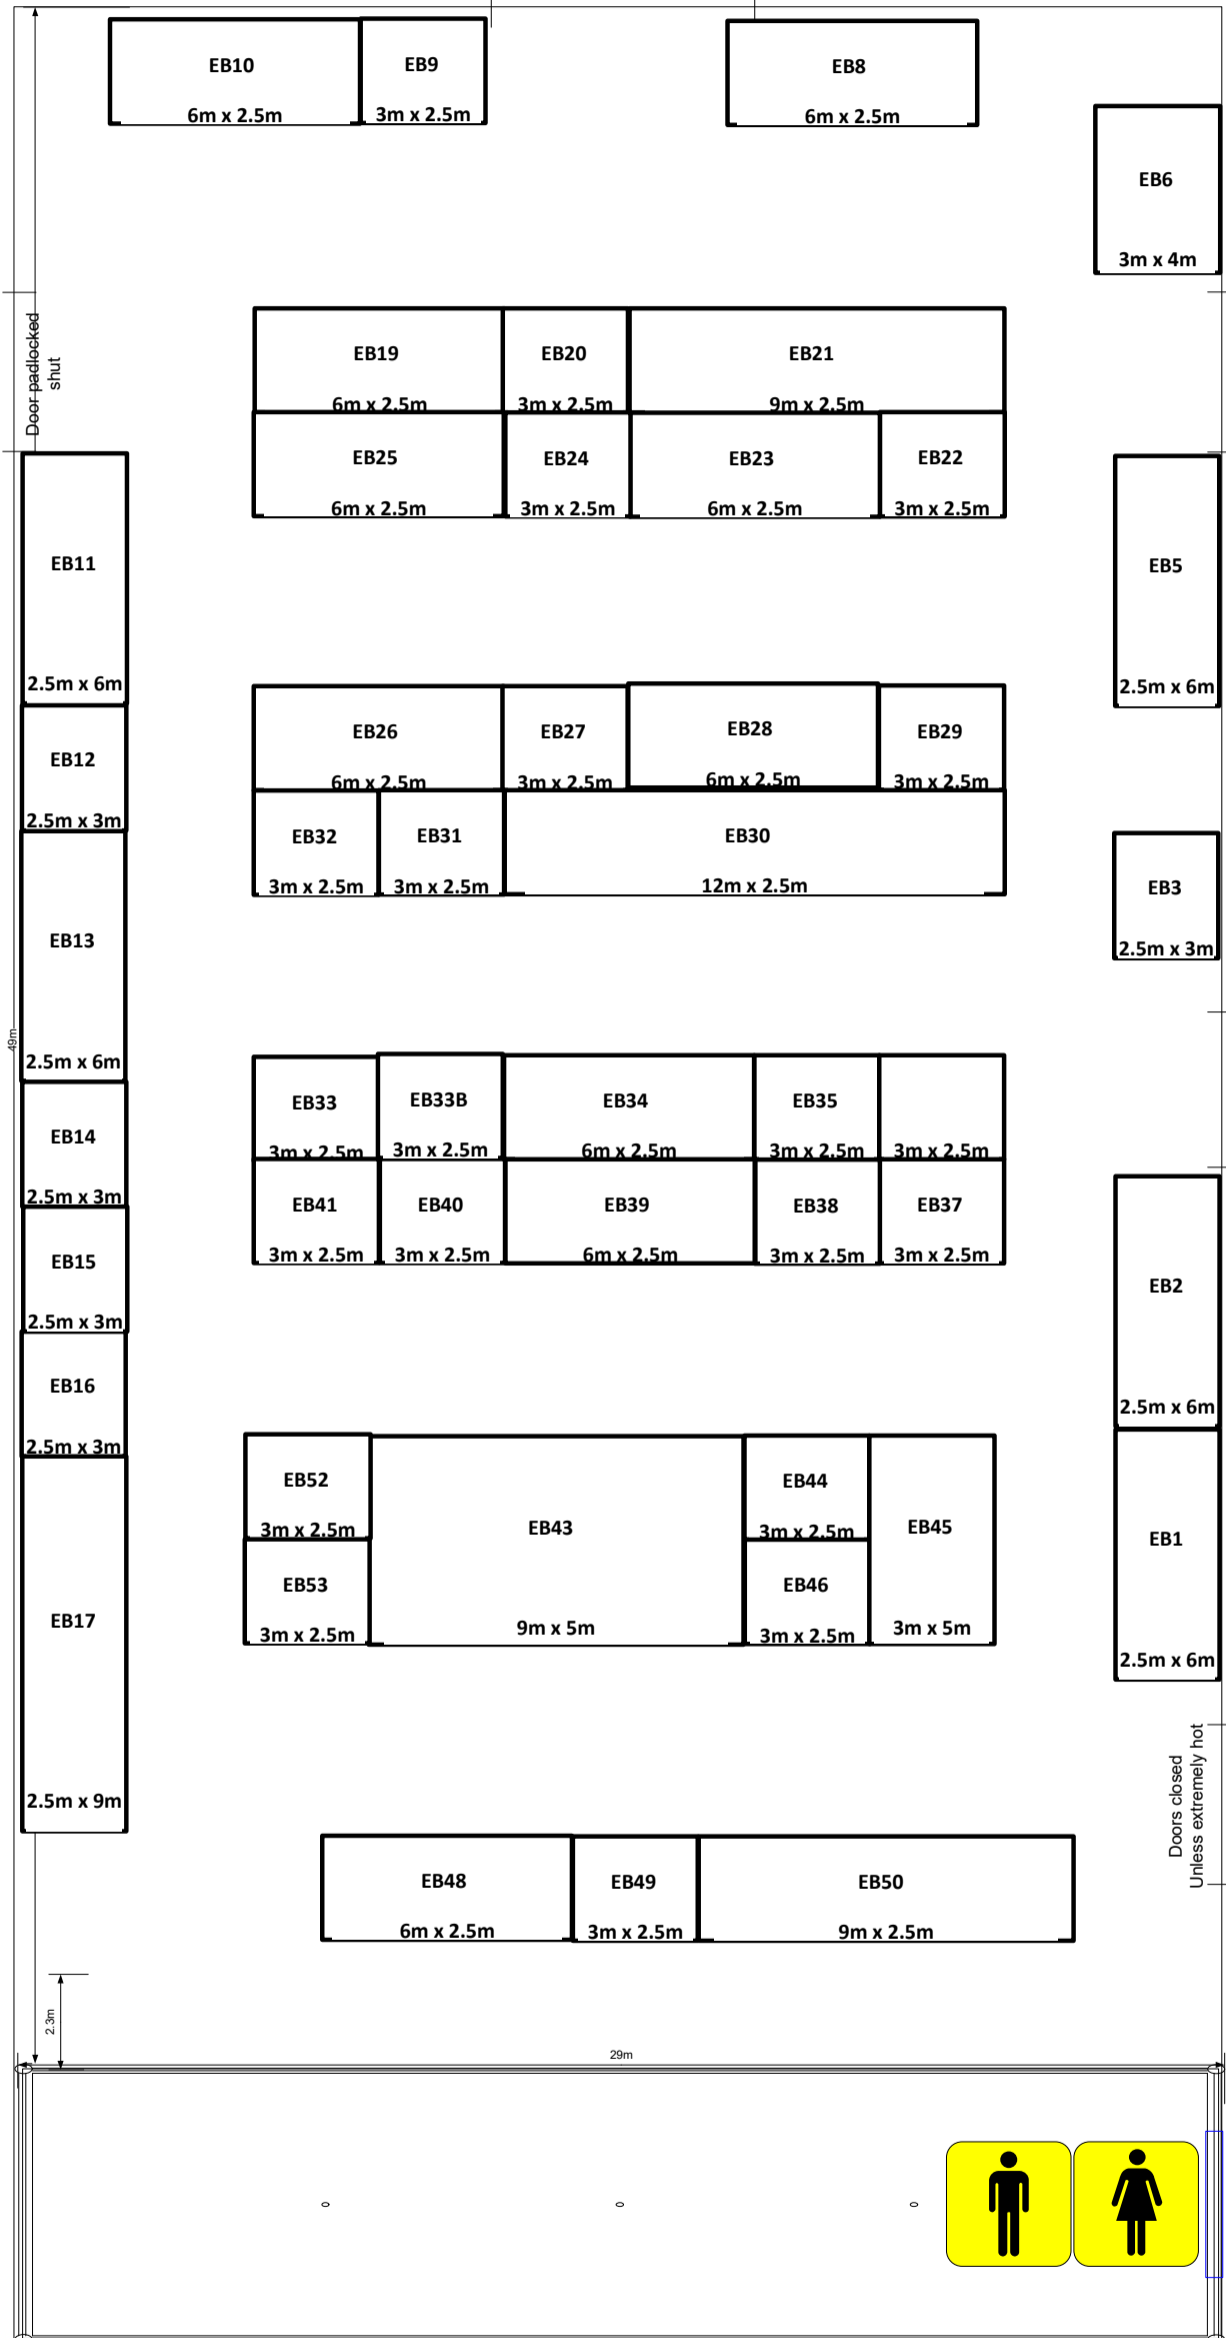

GENERAL EXHIBITION BUILDING 2024

*SUBJECT TO CHANGE

29 x 7 m