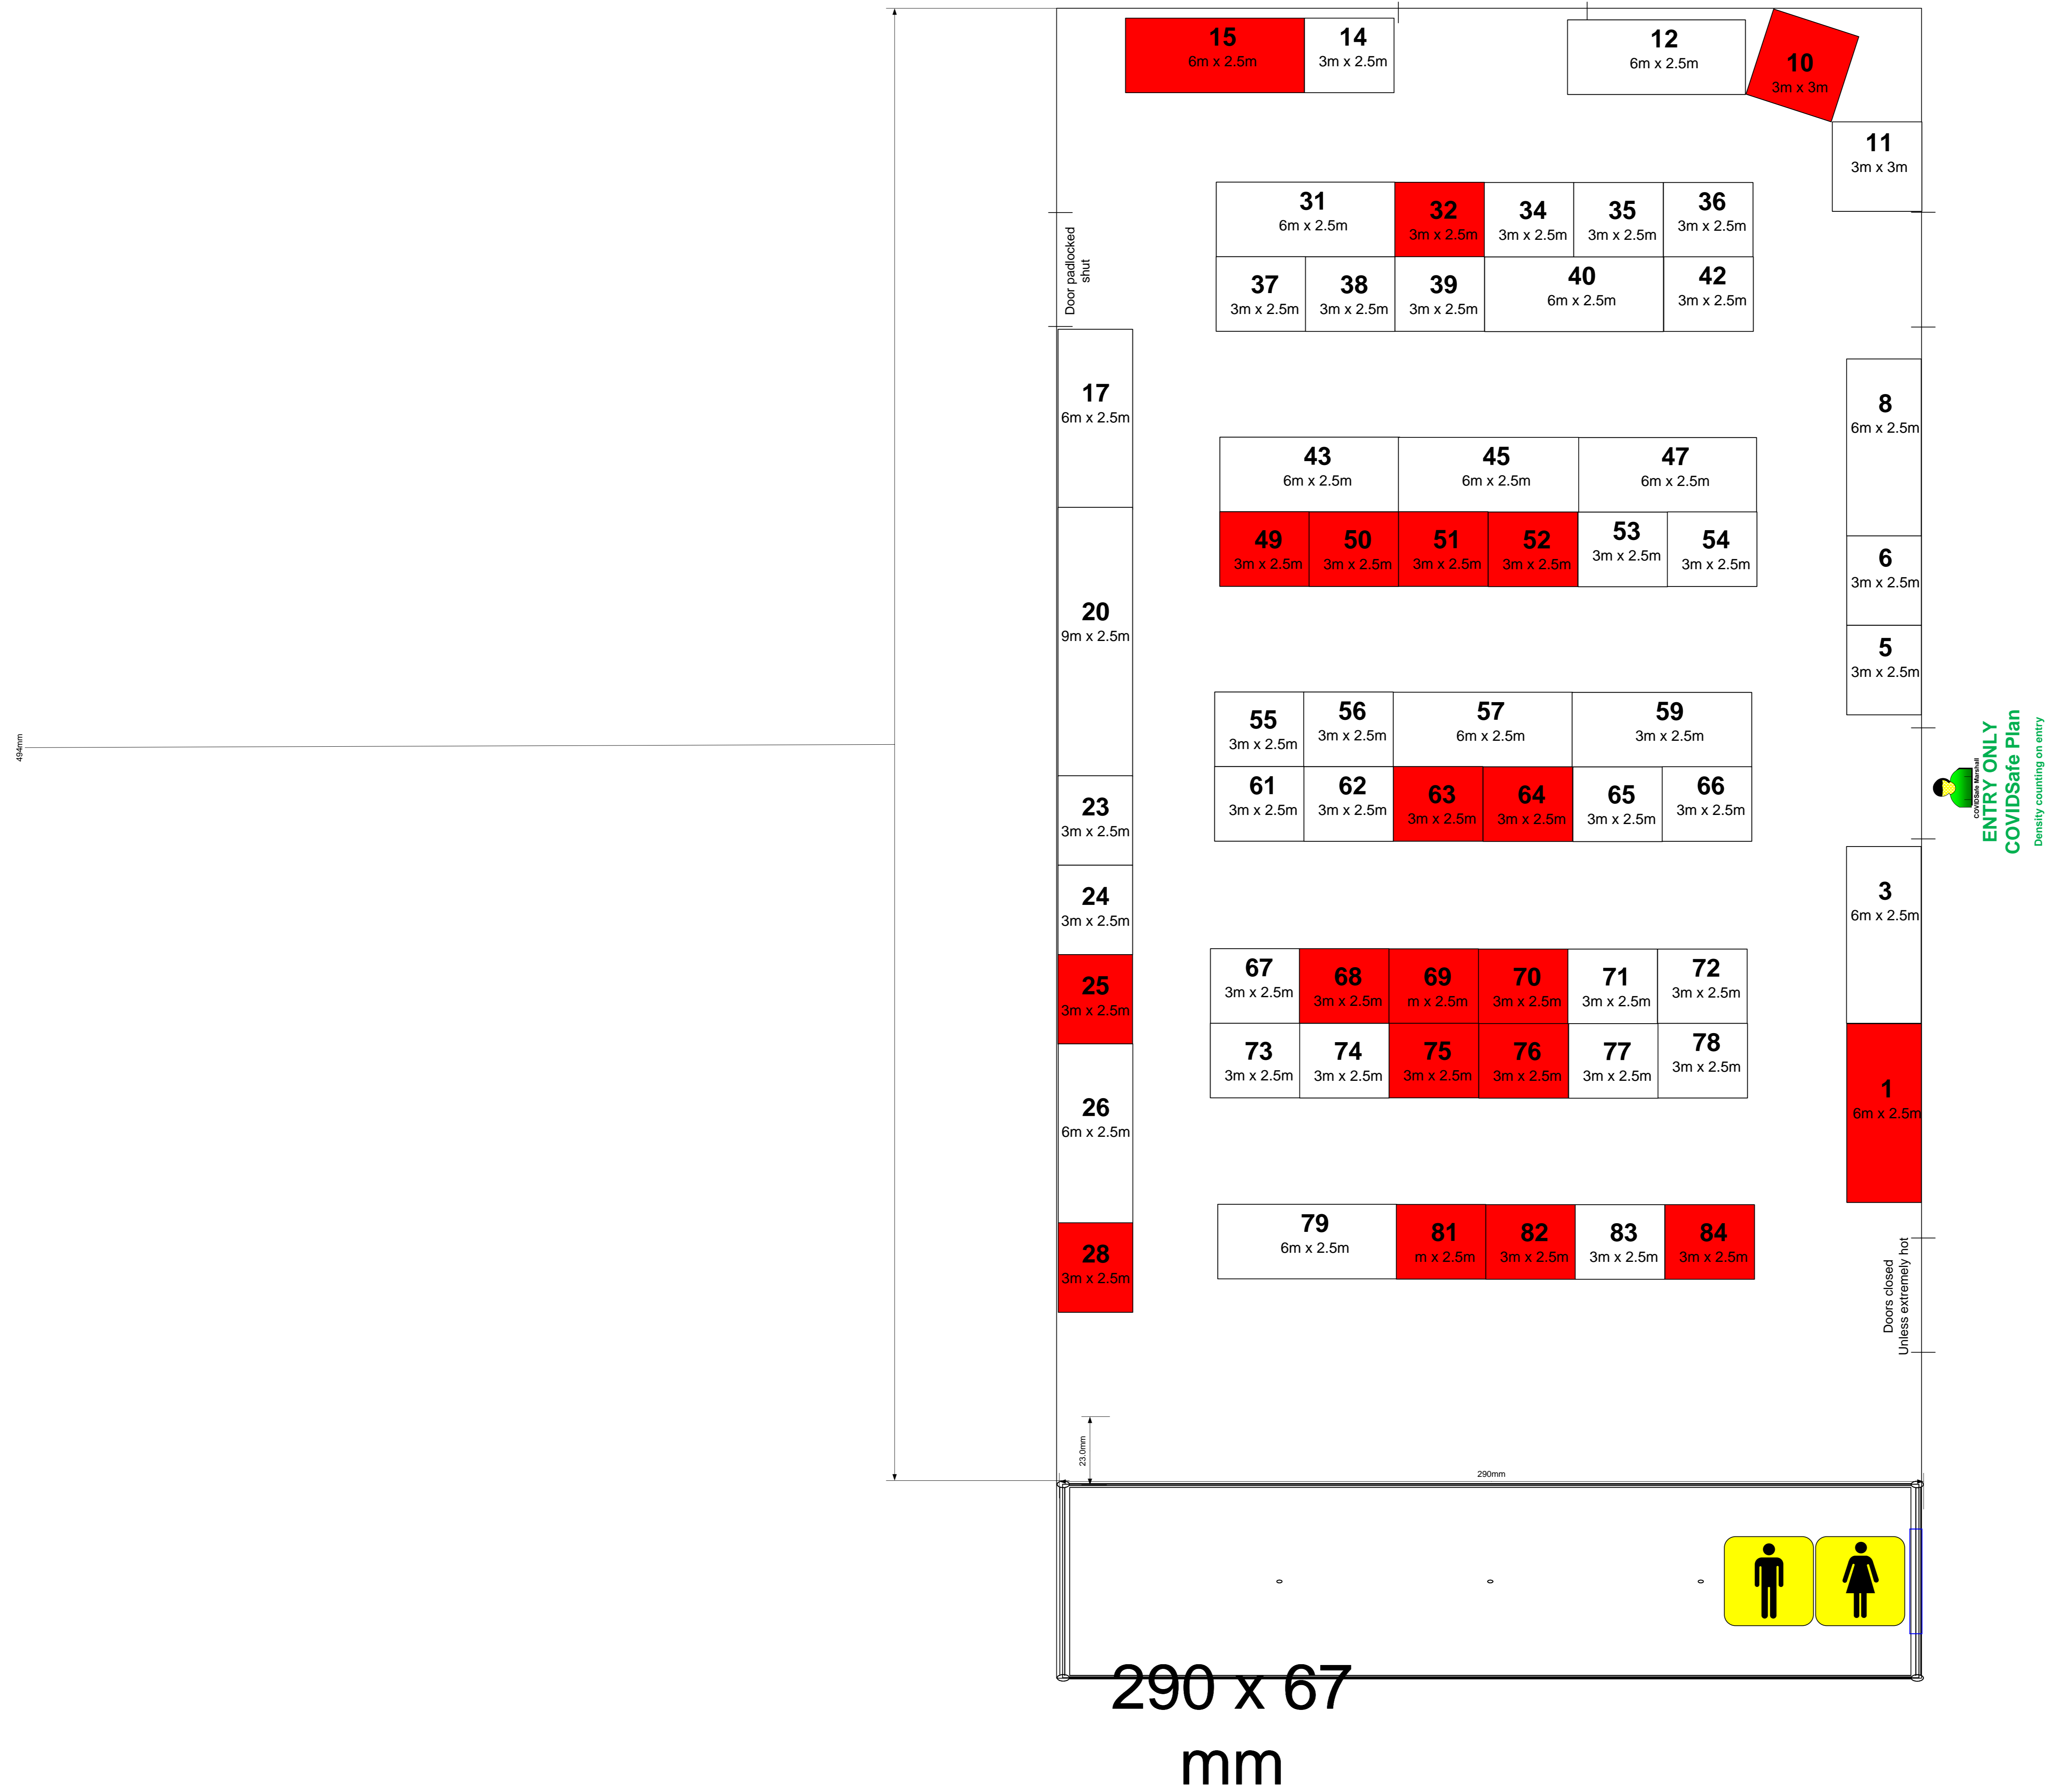

# GENERAL EXHIBITION BUILDING 2020

0m 0.03m 0.05m 0.1m

Revised: 6/12/2021 9:57:46 AM  
File Name: EXHIBITION BUILDING SITE MAP.VSDX